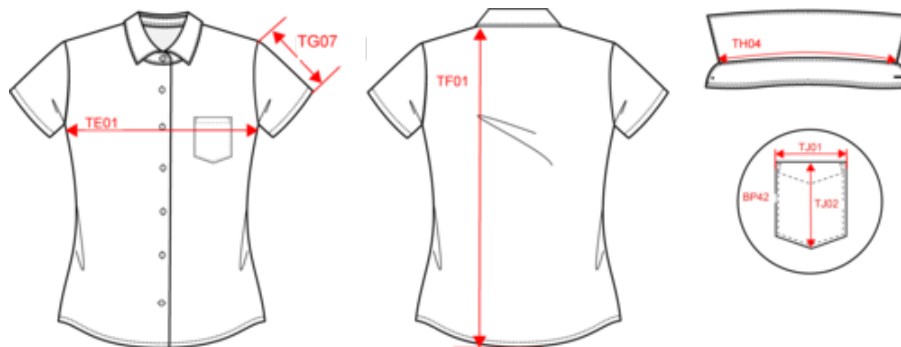

### Dimensions (cm)

Measurements in cm	XS	S	M	L	XL	XXL	3XL	4XL
BP42 - Front pocket(s) height at side	9.00	10.00	10.00	11.00	11.00	12.00	12.00	13.00
TE01 - 1/2 chest width at 1.5cm below armhole	44.50	47.50	50.50	53.50	56.50	59.50	62.50	65.50
TF01 - Total height from HSP	61.50	63.50	65.50	67.50	69.50	71.50	73.50	75.50
TG07 - Short sleeve length	19.50	20.25	21.00	21.75	22.50	23.25	24.00	24.75
TH04 - Neckline length on collar from middle to middle	36.35	37.55	38.75	39.95	41.15	42.35	43.55	44.75
TJ01 - Chest patched pocket(s) top width	9.00	10.00	10.00	11.00	11.00	12.00	12.00	13.00
TJ02 - Chest patched pocket(s) height at highest point	11.00	12.00	12.00	13.00	13.00	14.00	14.00	15.00