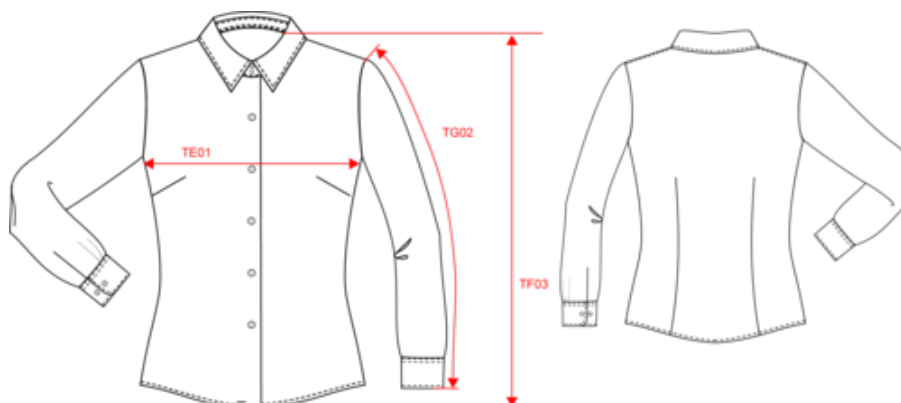

62063000

Washing instructions

Also available in version

K533

KARIBAN

K534

Ladies' long-sleeved Oxford shirt

Dimensions (cm)

Measurements in cm	XS	S	M	L	XL	XXL	3XL	4XL
TE01 - 1/2 chest width at 1.5cm below armhole	44.50	47.50	50.50	53.50	56.50	59.50	62.50	65.50
TF03 - Front total height from HSP	63.00	65.00	67.00	69.00	71.00	73.00	75.00	77.00
TG02 - Long sleeve length	60.00	61.00	62.00	63.00	64.00	65.00	66.00	67.00