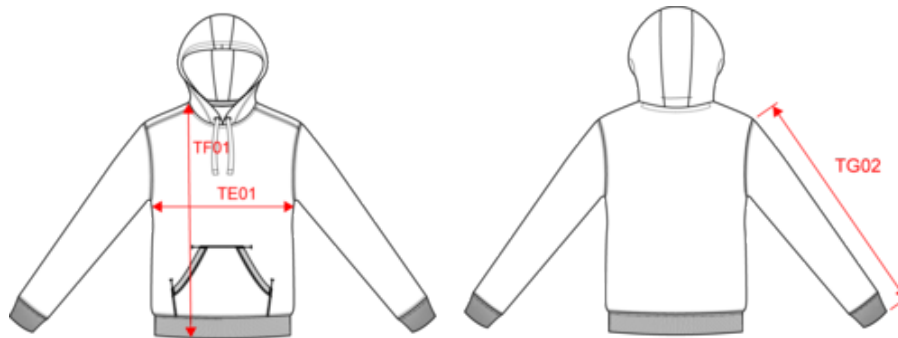

Dimensions (cm)

Measurements in cm	XS	S	M	L	XL	XXL	3XL	4XL
TE01 - 1/2 chest width at 1.5cm below armhole	49.00	52.00	55.00	58.00	61.00	64.00	67.00	70.00
TF01 - Total height from HSP	68.00	70.00	72.00	74.00	76.00	78.00	80.00	82.00
TG02 - Long sleeve length	65.60	66.40	67.10	68.00	68.60	69.40	70.45	71.40