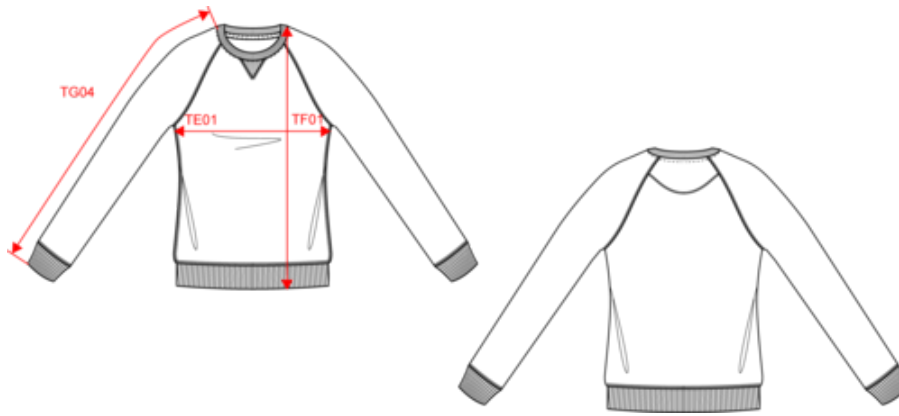

KARIBAN

K481

Ladies' organic cotton crew neck raglan sleeve sweatshirt

- Fashionable fit, environmentally friendly and incredibly comfortable.
- Low shrinkage fabric.
- Organic Collection. NO LABEL.

Colors Snow Grey, Sage and Lemon Yellow : 80% cotton / 20% polyester. Made from 80% organic cotton and 20% recycled polyester. Colors Black, French Navy Heather, Grey Heather, Mossy Green, Navy, Ocean Blue Heather, Red, Storm Grey and Wine Heather : 80% cotton / 20% polyester. Made from 80% organic cotton. Non brushed fleece (French Terry). LST (Low Shrinkage Terry). Fashionable fit. Ribbed collar, hem and cuffs. Herringbone tape at inner collar and V-stitch inset. No brand label, size tabe only for ease of customisation. Certified STANDARD 100 by OEKO-TEX® CQ1007/8, IFTH.

K481

Ladies' organic cotton crew neck raglan sleeve sweatshirt

Dimensions (cm)

Measurements in cm	XS	S	M	L	XL	XXL
TE01 - 1/2 chest width at 1.5cm below armhole	45.00	48.00	51.00	54.00	57.00	60.00
TF01 - Total height from HSP	61.00	63.00	65.00	67.00	69.00	71.00
TG04 - Raglan long sleeve length	68.50	70.25	72.00	73.75	75.50	77.25