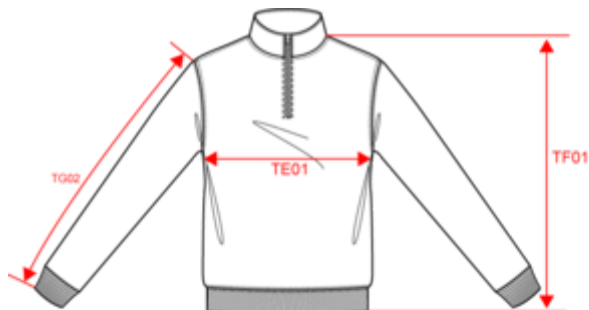

Customs code

61102099

Washing instructions

KARIBAN

K478

Zip neck sweatshirt

Dimensions (cm)

Measurements in cm	XS	S	M	L	XL	XXL	3XL	4XL
TE01 - 1/2 chest width at 1.5cm below armhole	49.00	52.00	55.00	58.00	61.00	64.00	67.00	70.00
TF01 - Total height from HSP	69.00	71.00	73.00	75.00	77.00	79.00	81.00	83.00
TG02 - Long sleeve length	60.50	61.50	62.50	63.50	64.50	65.50	66.50	67.50