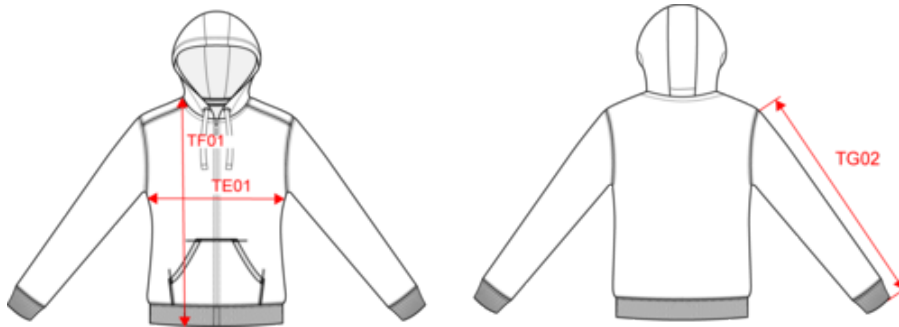

K464

Ladies' full zip hooded sweatshirt

Dimensions (cm)

Measurements in cm	XS	S	M	L	XL	XXL
TE01 - 1/2 chest width at 1.5cm below armhole	45.00	48.00	51.00	54.00	57.00	60.00
TF01 - Total height from HSP	62.00	64.00	66.00	68.00	70.00	72.00
TG02 - Long sleeve length	61.50	62.50	63.50	64.50	65.50	66.50