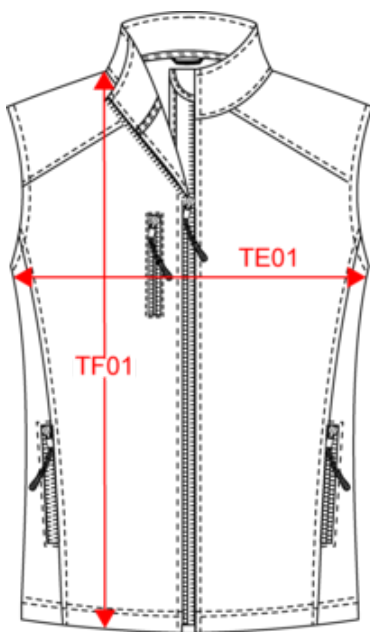

K404

Ladies' softshell bodywarmer

Dimensions (cm)

Measurements in cm	S	M	L	XL	XXL	3XL	4XL
TE01 - 1/2 chest width at 1.5cm below armhole	47.00	50.00	53.00	56.00	59.00	62.00	65.00
TF01 - Total height from HSP	63.50	65.50	67.50	69.50	71.50	73.50	75.50