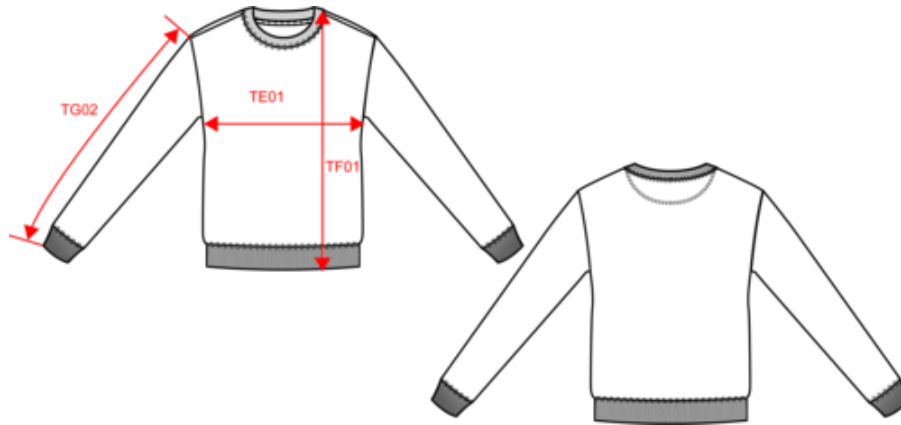

Terracotta Red

True Indigo

KARIBAN

K4032

Unisex oversized eco-friendly crew neck sweatshirt

Dimensions (cm)

Measurements in cm	XS	S	M	L	XL	XXL
TE01 - 1/2 chest width at 1.5cm below armhole	52.00	55.00	58.00	61.00	64.00	67.00
TF01 - Total height from HSP	67.00	69.00	71.00	73.00	75.00	77.00
TG02 - Long sleeve length	54.75	55.50	56.25	57.00	57.75	58.50