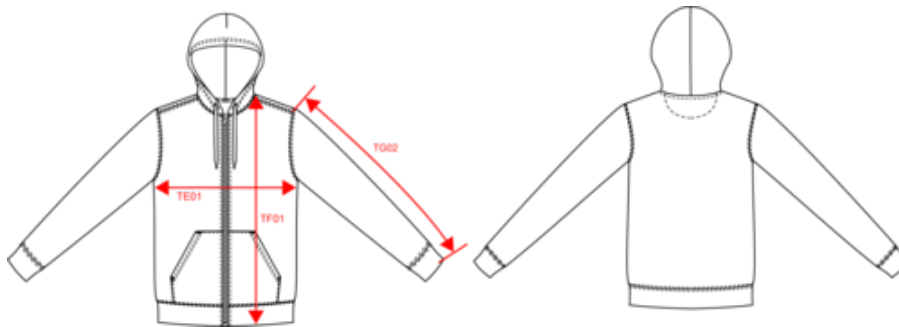

KARIBAN

K4030

Men's eco-friendly zip-through hoodie

- Fashion and eco-responsibility.
- Made from 3-yarn LSF : hard-wearing and resistant in the wash.
- No label : 100 % customisable for your brand.

85% cotton/15% polyester. Made from 85% organic cotton and 15% recycled polyester post-consumer. LSF (Low Shrinkage Fleece) 3-thread brushed fleece. Combed cotton. Enzyme-washed. Straight fit. Kangaroo pocket. Matching nylon zip. Lined hood with 180 gr 100% cotton Jersey. 1x1 ribbed cuffs and hem in tubular assembling for a better finish. Matching jersey taped neck and half-moon finish inside neck. Twin needle stitching at neck, cuffs and hem. No brand label at neck, size tab only for ease of rebranding. Certified STANDARD 100 by OEKO-TEX® N° CQ 1007/7, IFTH.

K4031

KARIBAN

K4030

Men's eco-friendly zip-through hoodie

Dimensions (cm)

Measurements in cm	XS	S	M	L	XL	XXL	3XL	4XL
TE01 - 1/2 chest width at 1.5cm below armhole	48.00	51.00	54.00	57.00	60.00	63.00	66.00	69.00
TF01 - Total height from HSP	66.00	68.00	70.00	72.00	74.00	76.00	78.00	80.00
TG02 - Long sleeve length	65.00	66.00	67.00	68.00	69.00	70.00	71.00	72.00