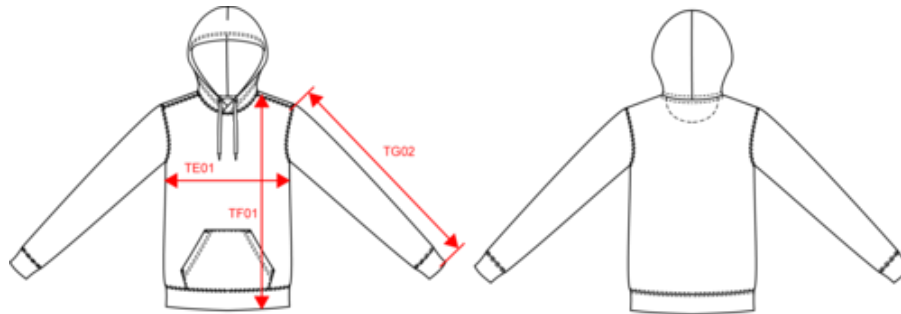

KARIBAN

K4028

Ladies' eco-friendly hooded sweatshirt

- Fashion and eco-responsibility.
- Made from 3-yarn LSF: hard-wearing and resistant in the wash
- No label: 100 % customisable for your brand.

85% cotton/15% polyester. Made from 85% organic cotton and 15% post-consumer recycled polyester. LSF (Low Shrinkage Fleece) 3-thread brushed fleece. Combed cotton. Enzyme-washed. Straight fit. 1x1 ribbed neck, cuffs and hem in tubular assembling for a better finish. Kangaroo pocket. Lined hood with 180 gr 100% cotton Jersey. Matching jersey taped neck and half-moon finish inside neck. Twin needle stitching at neck, cuffs and hem. No brand label at neck, size tab only for ease of rebranding. Certified STANDARD 100 by OEKO-TEX® CQ1007/7, IFTH.

K4028

Ladies' eco-friendly hooded sweatshirt

Dimensions (cm)

Measurements in cm	XS	S	M	L	XL	XXL
TE01 - 1/2 chest width at 1.5cm below armhole	45.00	48.00	51.00	54.00	57.00	60.00
TF01 - Total height from HSP	61.50	63.50	65.50	67.50	69.50	71.50
TG02 - Long sleeve length	60.00	61.00	62.00	63.00	64.00	65.00