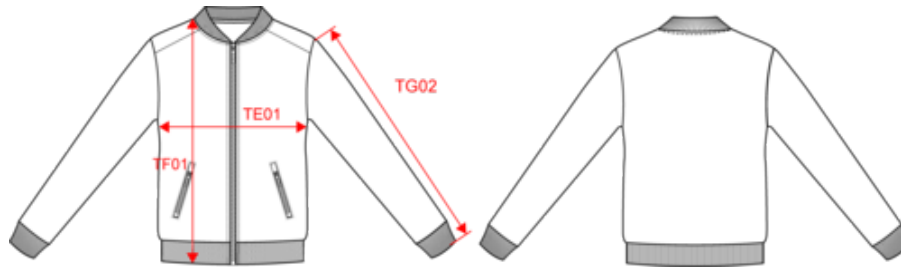

Washing instructions

Black

Navy

Oxford
Grey

KARIBAN

K4002

Full zip fleece sweatshirt

Dimensions (cm)

| Measurements in cm | XS | S | M | L | XL | XXL | 3XL | 4XL |
|---|-------|-------|-------|-------|-------|-------|-------|-------|
| TE01 - 1/2 chest width at 1.5cm below armhole | 49.00 | 52.00 | 55.00 | 58.00 | 61.00 | 64.00 | 67.00 | 70.00 |
| TF01 - Total height from HSP | 69.00 | 71.00 | 73.00 | 75.00 | 77.00 | 79.00 | 81.00 | 83.00 |
| TG02 - Long sleeve length | 63.00 | 64.00 | 65.00 | 66.00 | 67.00 | 68.00 | 69.00 | 70.00 |