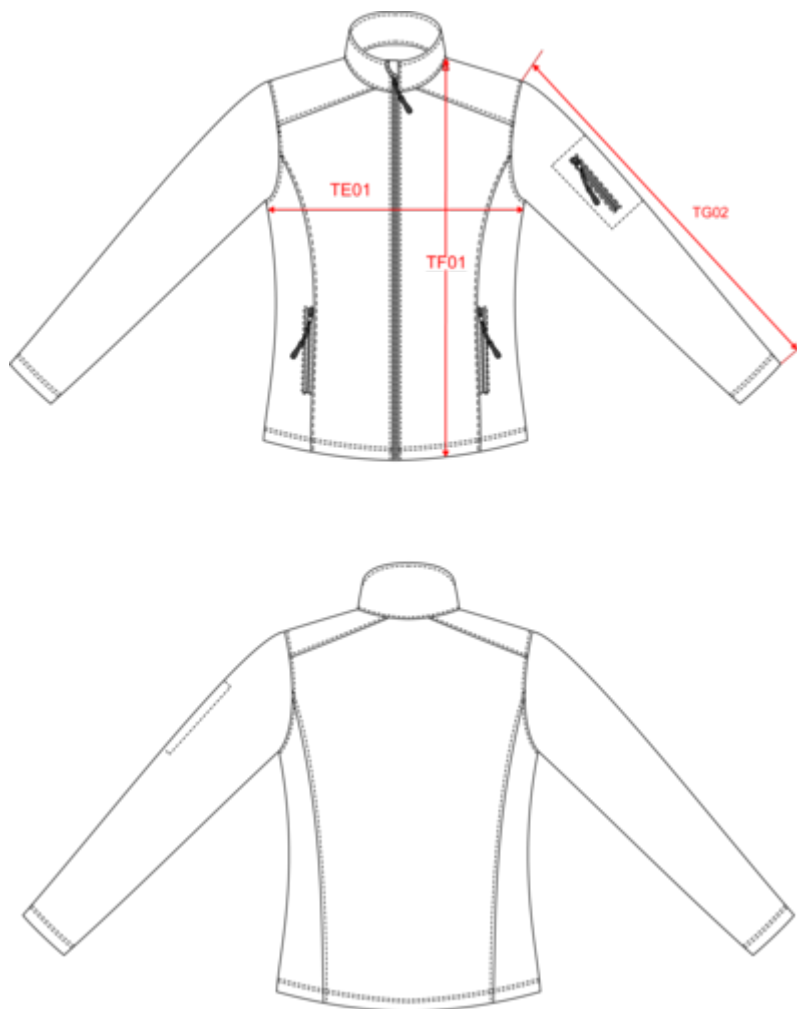

KARIBAN

K400

Ladies' softshell jacket

- Three-layer softshell for ideal protection.
- Wind-breaker, breathable and waterproof technical membrane.
- Offers perfect comfort thanks to its elastic fabric.

95% polyester/5% elastane. Softshell 3-layer bonded fabric. 3000 gsm/24h breathable and 8000 mm water-resistant. 95% polyester/5% elastane outer layer, performance membrane mid layer and micro fleece thermal inner layer. Zip through front. 2 zipped side pockets. 1 zipped left sleeve pocket.

K400

Ladies' softshell jacket

Dimensions (cm)

Measurements in cm	S	M	L	XL	XXL	3XL	4XL
TE01 - 1/2 chest width at 1.5cm below armhole	47.00	50.00	53.00	56.00	59.00	62.00	65.00
TF01 - Total height from HSP	63.75	65.75	67.75	69.75	71.75	73.75	75.75
TG02 - Long sleeve length	62.50	63.50	64.50	65.50	66.50	67.50	68.50