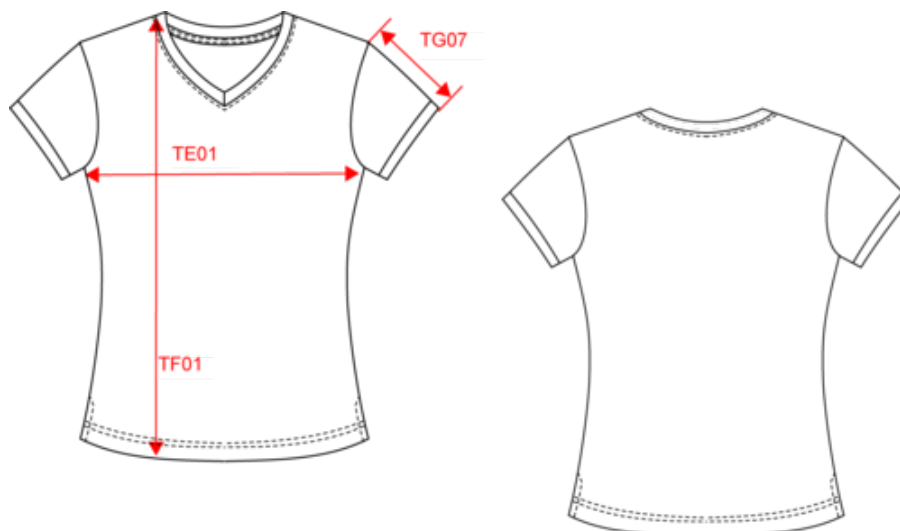

KARIBAN

K394

Ladies' piqué knit V-neck T-shirt

- Elegant womenswear classic.
- Ribbed neckline and cuffs with contrasting stripes.
- Made from 100% combed cotton piqué knit.

100% combed cotton piqué (Oxford Grey: 90% cotton/10% viscose). Rib finishing with contrasting stripes at neck and cuffs. Contrasting taped neck and side slits. Twin needle finishing at hem. Certified STANDARD 100 by OEKO-TEX® N° CQ 1007/7, IFTH.

KARIBAN

K394

Ladies' piqué knit V-neck T-shirt

Dimensions (cm)

Measurements in cm	XS	S	M	L	XL	XXL
TE01 - 1/2 chest width at 1.5cm below armhole	43.00	46.00	49.00	52.00	55.00	58.00
TF01 - Total height from HSP	58.75	60.75	62.75	64.75	66.75	68.75
TG07 - Short sleeve length	14.75	15.50	16.25	17.00	17.75	18.50