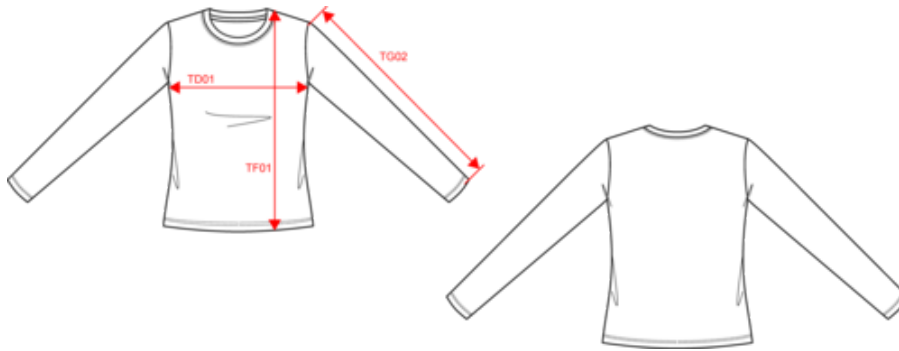

### Dimensions (cm)

Measurements in cm	S	M	L	XL	XXL	3XL
TE01 - 1/2 chest width at 1.5cm below armhole	45.00	48.00	51.00	54.00	57.00	60.00
TF01 - Total height from HSP	62.00	64.00	66.00	68.00	70.00	72.00
TG02 - Long sleeve length	58.75	59.75	60.75	61.75	62.75	63.75