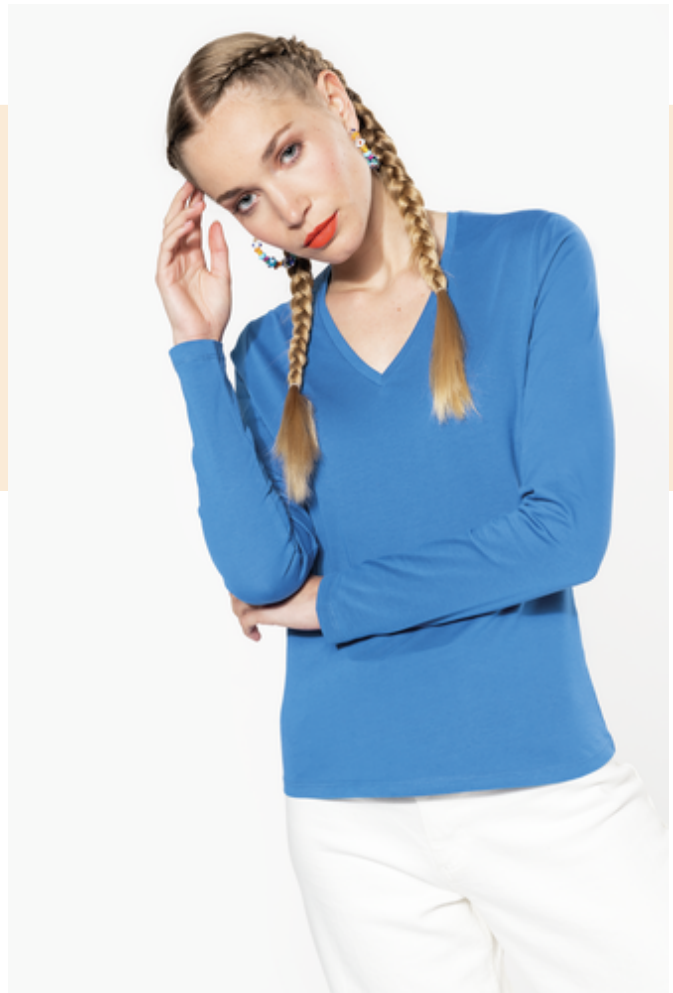

KARIBAN

K382

Ladies' long-sleeved V-neck T-shirt

- Enzyme-washed, fashionable fit t-shirt, a must-have for professionals.
- Soft to the touch and excellent printability.
- Large choice of colours.

100% enzyme-washed combed cotton (Oxford Grey: 90% cotton/10% viscose). Fitted style. Neck tape (Oxford Grey contrast neck tape for all colours, except for White body where neck tape is White and Oxford Grey body where neck tape is Dark Grey). Twin needle finishing at the cuffs and hem. Certified STANDARD 100 by OEKO-TEX® CQ1007/7, IFTH.

More information

Logistic

Country of origin

BD - Bangladesh

Customs code

61091000

Washing instructions

Also available in version

K358