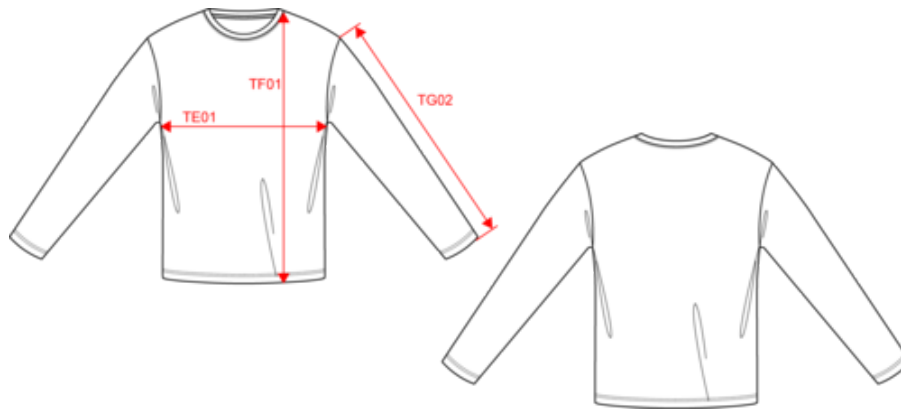

K383

KARIBAN

K359

Men's long-sleeved crew neck T-shirt

Dimensions (cm)

Measurements in cm	S	M	L	XL	XXL	3XL	4XL
TE01 - 1/2 chest width at 1.5cm below armhole	49.00	52.00	55.00	58.00	61.00	64.00	67.00
TF01 - Total height from HSP	70.00	72.00	74.00	76.00	78.00	80.00	82.00
TG02 - Long sleeve length	64.00	65.00	66.00	67.00	68.00	69.00	70.00