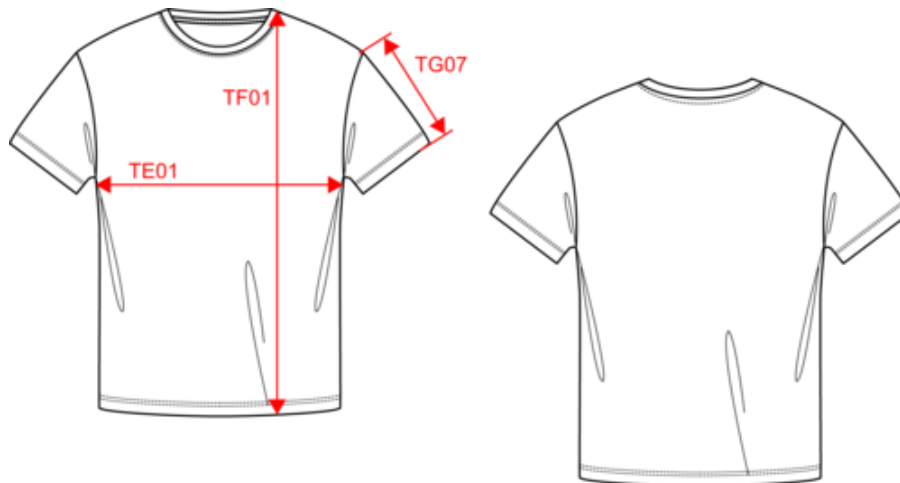

KARIBAN

K356

Short-sleeved crew neck T-shirt

- Enzyme washing and combed cotton: keeps surfaces smooth after several washes.
- Soft to the touch and excellent printability.
- Large choice of colours

100% enzyme-washed combed cotton (Oxford Grey : 90% cotton / 10% viscose). Fitted style. Neck tape (Oxford Grey neck tape for all colours, except for White body where neck tape is White and Oxford Grey body where neck tape is Dark Grey). Twin needle finishing at the cuffs and hem. Certified STANDARD 100 by OEKO-TEX® CQ1007/7, IFTH.

K380

K364

K363

K380

KARIBAN

K356

Short-sleeved crew neck T-shirt

Dimensions (cm)

Measurements in cm	S	M	L	XL	XXL	3XL	4XL
TE01 - 1/2 chest width at 1.5cm below armhole	49.00	52.00	55.00	58.00	61.00	64.00	67.00
TF01 - Total height from HSP	70.00	72.00	74.00	76.00	78.00	80.00	82.00
TG07 - Short sleeve length	20.50	21.25	22.00	22.75	23.50	24.25	25.00