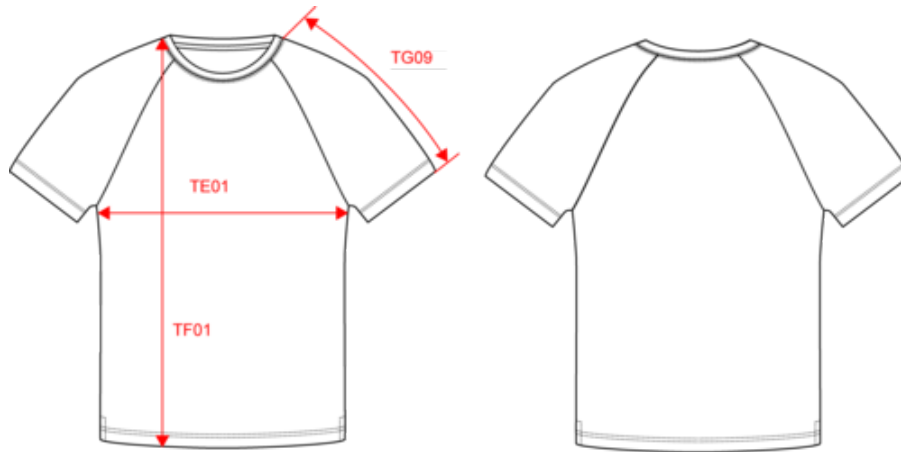

KARIBAN

K330

Baseball > Short-sleeved two-tone t-shirt

- Raglan sleeves for greater freedom of movement.
- 18 available colourways.
- Made from 100% cotton.

100% cotton. Neck with elastane. Side slits. Twin needle finishing. Certified STANDARD 100 by OEKO-TEX® N° CQ100777, IFTH.

Washing instructions

KARIBAN

K330

Baseball > Short-sleeved two-tone t-shirt

Dimensions (cm)

Measurements in cm	S	M	L	XL	XXL	3XL
TE01 - 1/2 chest width at 1.5cm below armhole	50.00	53.00	56.00	59.00	62.00	65.00
TF01 - Total height from HSP	70.20	72.20	74.20	76.20	78.20	80.20
TG09 - Raglan short sleeve length	36.50	38.25	40.00	41.75	43.50	45.25