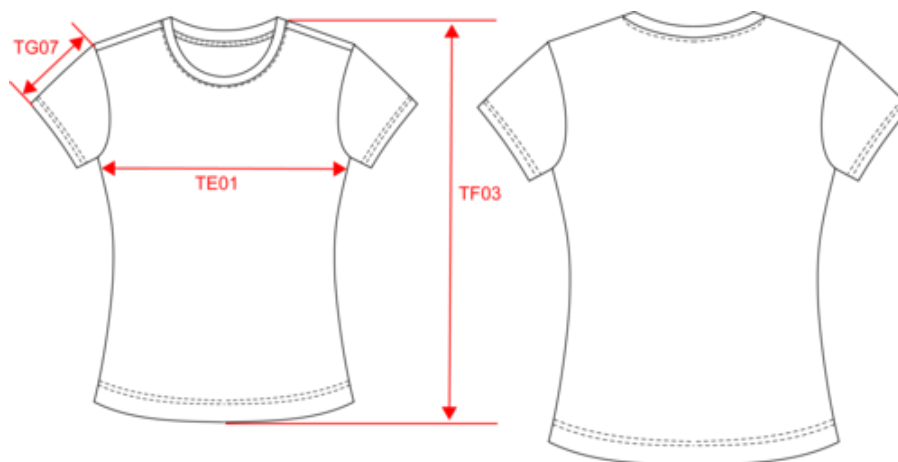

### Dimensions (cm)

Measurements in cm	XS	S	M	L	XL	XXL	3XL
TE01 - 1/2 chest width at 1.5cm below armhole	43.00	46.00	49.00	52.00	55.00	58.00	61.00
TF03 - Front total height from HSP	60.00	62.00	64.00	66.00	68.00	70.00	72.00
TG07 - Short sleeve length	15.75	16.50	17.25	18.00	18.75	19.50	20.25