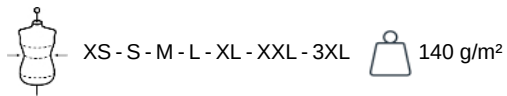

## Ladies' short-sleeved camo t-shirt

- The essential camouflage-print t-shirt.
- NO LABEL.
- Trendy, casual look.

100% cotton. 1x1 ribbed neckline with elastane. Matching taped neck. No brand label at neck, size tab only for ease of rebranding. Certified STANDARD 100 by OEKO-TEX® N° CQ1007/7, IFTH.