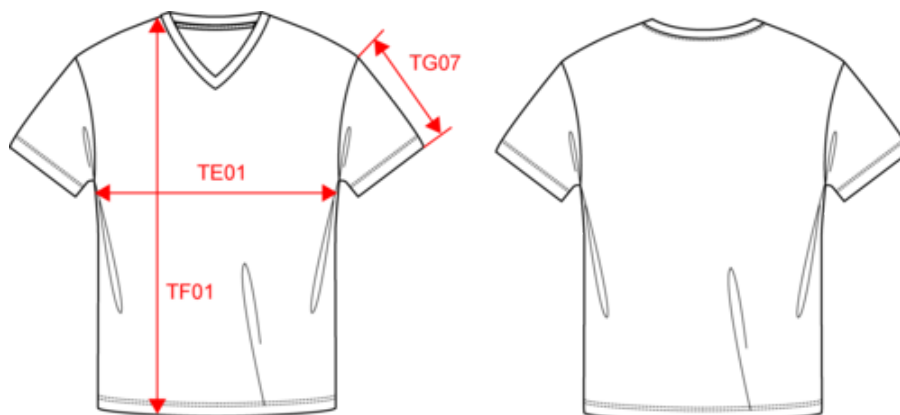

K30291C

KARIBAN

K3028IC

Men's BIO150IC V-neck t-shirt

Dimensions (cm)

Measurements in cm	S	M	L	XL	XXL	3XL	4XL	5XL
TE01 - 1/2 chest width at 1.5cm below armhole	50.00	53.00	56.00	59.00	62.00	65.00	68.00	71.00
TF01 - Total height from HSP	70.00	72.00	74.00	76.00	78.00	80.00	82.00	84.00
TG07 - Short sleeve length	16.50	17.00	17.50	18.00	18.50	19.00	19.50	20.00