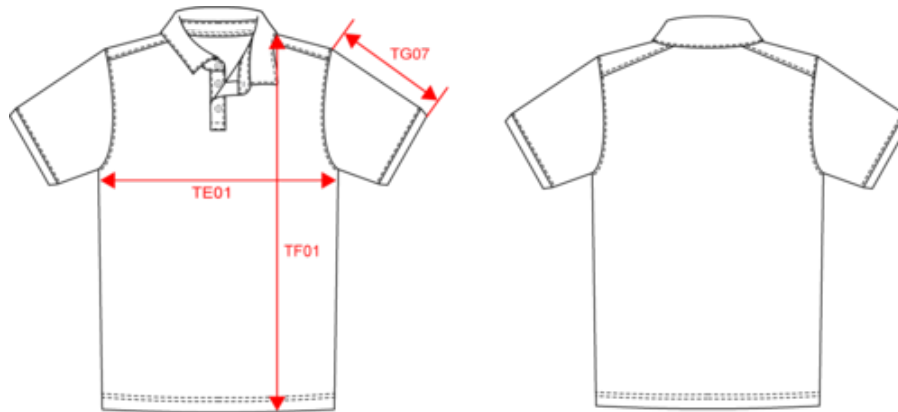

KARIBAN

K262

Men's short sleeved jersey polo shirt

- Elegant, timeless shirt collar.
- Placket with 3 metal buttons and shoulder yoke.
- Made from jersey knit: easy-care and very comfortable.

100% combed cotton (French Navy Heather : 80% cotton / 20% polyester - Grey Heather : 65% polyester / 35% cotton - Oxford Grey : 90% cotton / 10% viscose). Jersey knit fabric. Shirt collar. Placket with 3 metal buttons. Shoulder yoke. Ribbed cuffs. Twin needle finish at hem. Certified STANDARD 100 by OEKO-TEX® CQ1007/7, IFTH.

K263

KARIBAN

K262

Men's short sleeved jersey polo shirt

Dimensions (cm)

| Measurements in cm | S | M | L | XL | XXL | 3XL |
|---|-------|-------|-------|-------|-------|-------|
| TE01 - 1/2 chest width at 1.5cm below armhole | 50.00 | 53.00 | 56.00 | 59.00 | 62.00 | 65.00 |
| TF01 - Total height from HSP | 70.00 | 72.00 | 74.00 | 76.00 | 78.00 | 80.00 |
| TG07 - Short sleeve length | 20.00 | 20.75 | 21.50 | 22.25 | 23.00 | 23.75 |