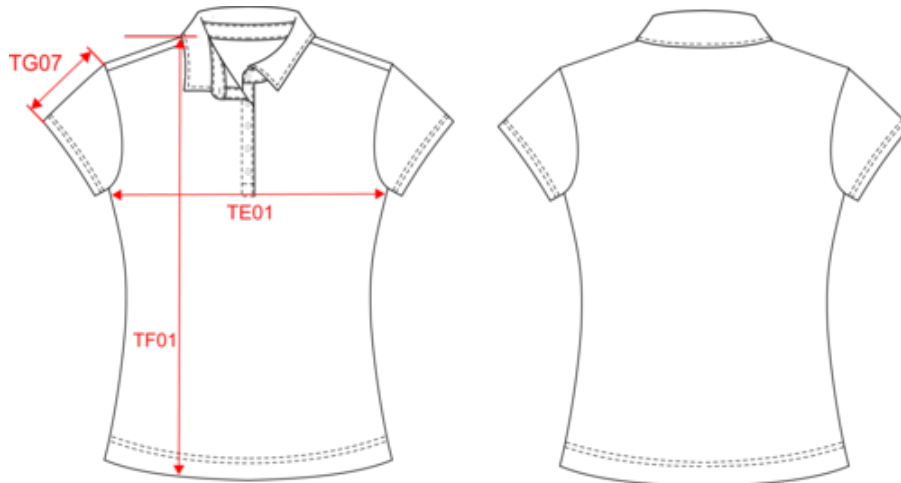

KARIBAN

K261

Ladies' two-tone jersey polo shirt

- Elegant, timeless shirt collar.
- Contrasting inside collar and button placket.
- Enzyme-washed for a smooth surface and perfect print quality.

100% enzyme-washed combed cotton (Dark Grey Heather: 65% polyester/35% cotton). Contrasting neck and inner placket with 5 white faux pearl buttons. Twin needle finishing on cuffs and hem. Certified STANDARD 100 by OEKO-TEX® N° CQ 1007/7, IFTH.

K260

KARIBAN

K261

Ladies' two-tone jersey polo shirt

Dimensions (cm)

Measurements in cm	XS	S	M	L	XL	XXL
TE01 - 1/2 chest width at 1.5cm below armhole	43.00	46.00	49.00	52.00	55.00	58.00
TF01 - Total height from HSP	59.25	61.25	63.25	65.25	67.25	69.25
TG07 - Short sleeve length	14.00	14.75	15.50	16.25	17.00	17.75