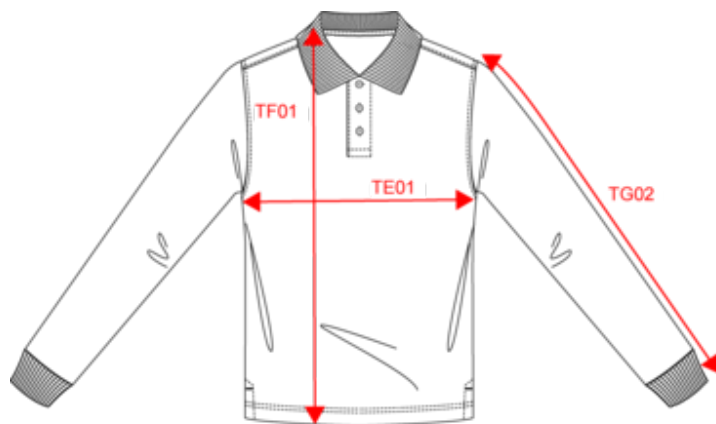

## Dimensions (cm)

Measurements in cm	S	M	L	XL	XXL	3XL	4XL
TE01 - 1/2 chest width at 1.5cm below armhole	50.00	53.00	56.00	59.00	62.00	65.00	68.00
TF01 - Total height from HSP	70.00	72.00	74.00	76.00	78.00	80.00	82.00
TG02 - Long sleeve length	65.25	66.25	67.25	68.25	69.25	70.25	71.25