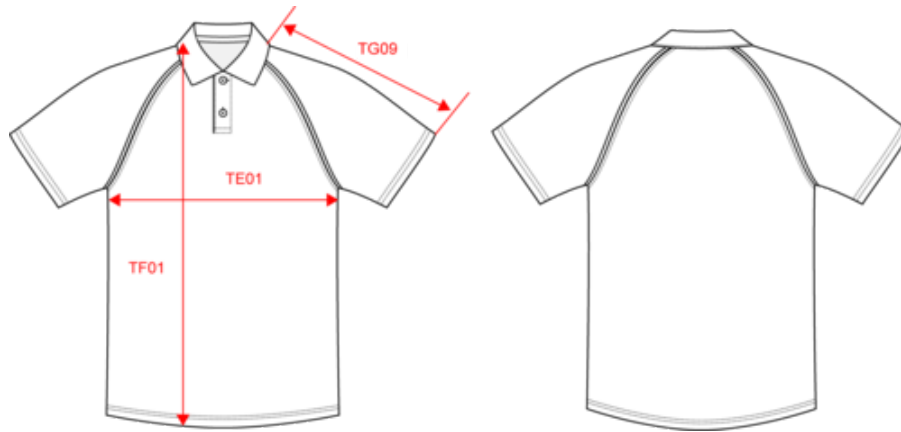

KARIBAN

K226

Baseball > Short-sleeved polo shirt

- Sporty, casual look.
- Raglan sleeves and contrasting piping.
- Made from 100% cotton piqué, soft and comfortable.

100% cotton piqué. Ribbed collar with neck tape. Contrast raglan sleeves with Light Grey contrast piping at the armholes. 2-button matching placket. Twin needle finishing. Certified STANDARD 100 by OEKO-TEX® N° CQ 1007/7, IFTH.

KARIBAN

K226

Baseball > Short-sleeved polo shirt

Dimensions (cm)

Measurements in cm	S	M	L	XL	XXL	3XL	4XL
TE01 - 1/2 chest width at 1.5cm below armhole	56.00	59.00	62.00	66.00	70.00	74.00	78.00
TF01 - Total height from HSP	74.00	76.00	78.00	80.00	82.00	84.00	86.00
TG09 - Raglan short sleeve length	38.25	39.75	41.25	42.75	44.25	45.75	47.25