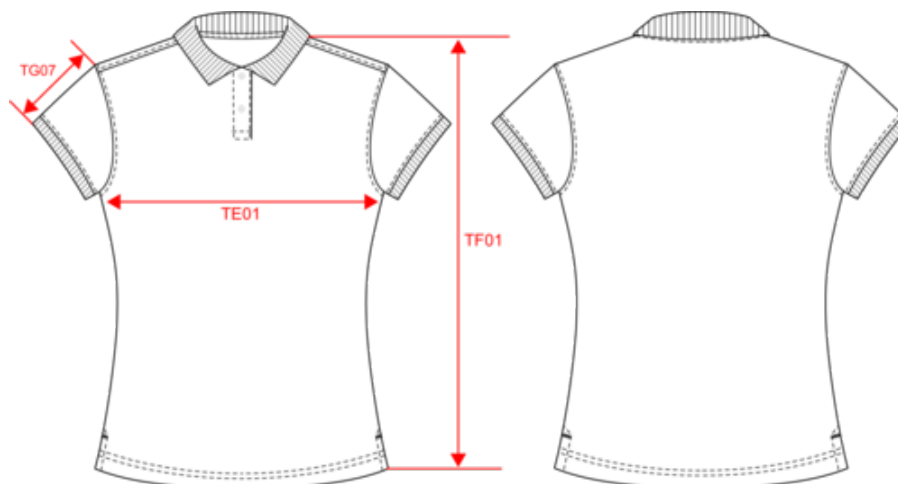

KARIBAN

K2026

Ladies' Organic 180 piqué polo shirt

Dimensions (cm)

Measurements in cm	XS	S	M	L	XL	XXL	3XL
TE01 - 1/2 chest width at 1.5cm below armhole	43.00	46.00	49.00	52.00	55.00	58.00	61.00
TF04 - Back total height from HSP	61.00	63.00	65.00	67.00	69.00	71.00	73.00
TG07 - Short sleeve length	15.00	15.75	16.50	17.25	18.00	18.75	19.50
TF01 - Total height from HSP	61.00	63.00	65.00	67.00	69.00	71.00	73.00