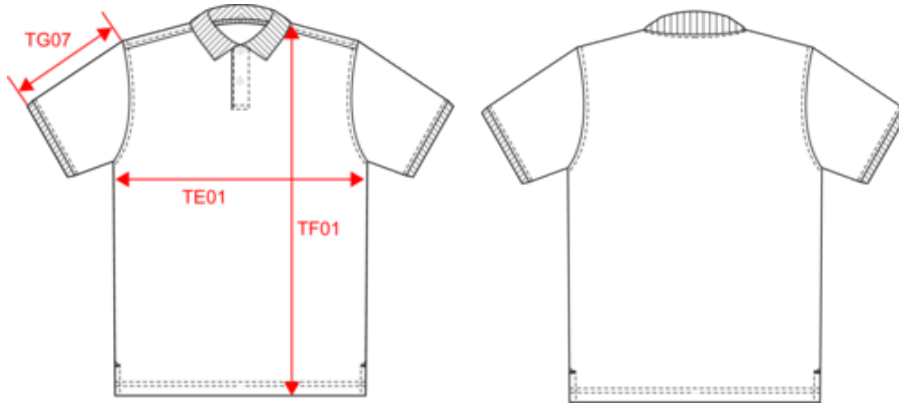

### Dimensions (cm)

Measurements in cm	S	M	L	XL	XXL	3XL	4XL
TE01 - 1/2 chest width at 1.5cm below armhole	50.00	53.00	56.00	59.00	62.00	65.00	68.00
TF01 - Total height from HSP	70.00	72.00	74.00	76.00	78.00	80.00	82.00
TG07 - Short sleeve length	22.25	23.00	23.75	24.50	25.25	26.00	26.75