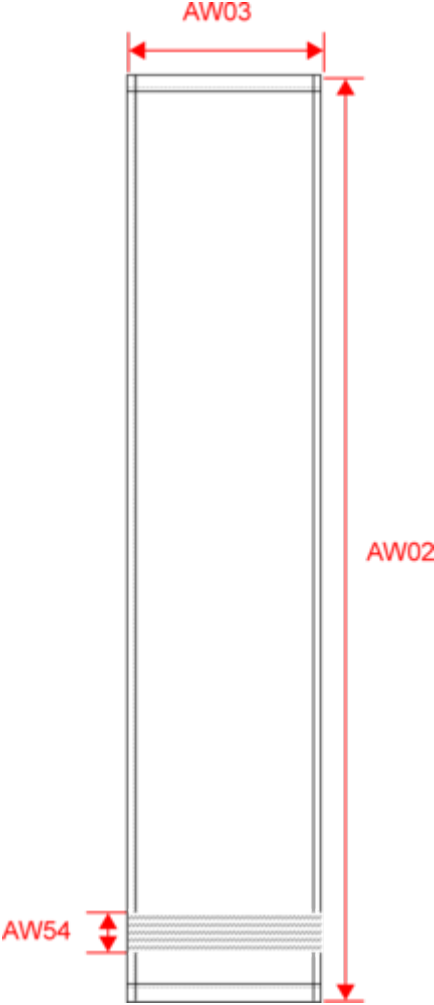

KARIBAN

K108

Sports towel

- Practical thanks to the tie fastening.
- 6-cm border for easy decoration access.
- Made from 100% cotton.

100% cotton. With 6 cm border for decoration and hanging loop.
Certified STANDARD 100 by OEKO-TEX® N° CQ1007/6, IFTH.

Dimensions (cm)

Measurements in cm	One size
AW02 - Total height	140.00
AW03 - Total width	30.00
AW54 - Border height	6.00

KARIBAN

K108

Sports towel

Colours information

Black

RVB : 35,35,37
Pantone C : Black
Pantone TCX : 19-4004TCX

Navy

RVB : 41,46,56
Pantone C : 433C
Pantone TCX : 19-4012TCX

White

RVB : 236,236,252
Pantone C : White
Pantone TCX : 11-0601TCX

Logistic

5

50

Sizes	Width (cm)	Height (cm)	Length (cm)	Net weight (kg)	Gross weight (kg)	Pieces/Box	Pieces/Bundle
One Size	0.00	0.00	0.00	0.00000	0.00000	50	0