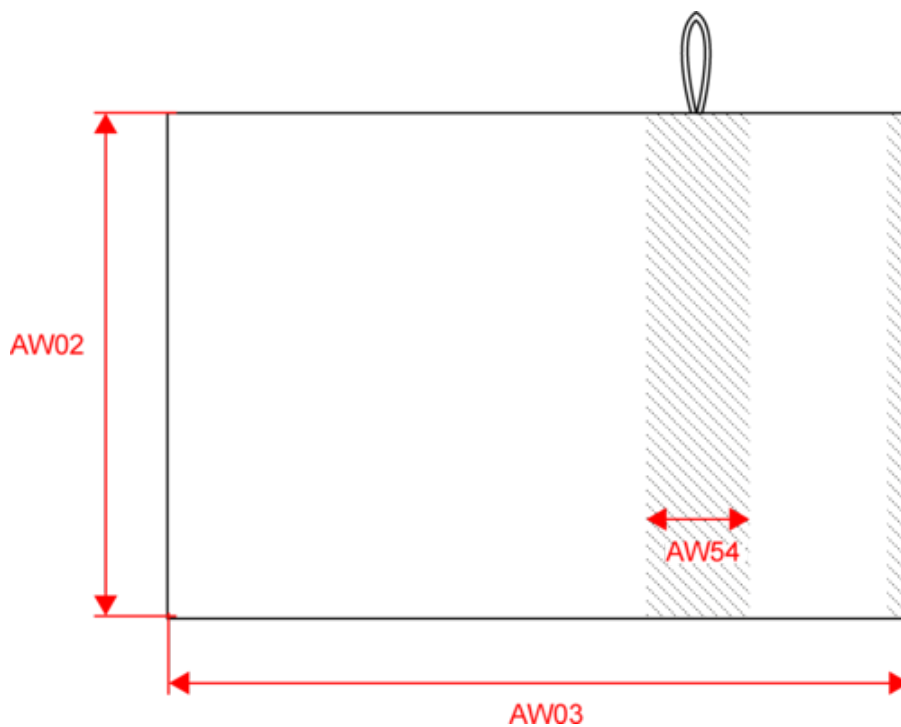

# KARIBAN

K107

Washcloth

Dimensions (cm)

Measurements in cm	One size
AW02 - Total height	15.00
AW03 - Total width	22.00
AW54 - Border height	3.00