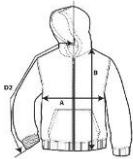

## Heavy Blend Youth Full Zip Hooded Sweatshirt

**DETAILS**

**Weight**  
**Content**  
**Yarn Count**  
**Features**

271.0 G/SqM (White 257 G/SqM)  
50% Cotton, 50% Polyester  
20/1  
Unlined hood  
Twin-needle stitching at shoulder, armhole, neck, waistband and cuffs  
Colour-matched plastic zipper  
Overlapped fabric across zipper allows full front printing  
Pouch pockets  
1x1 rib with elastane  
Air jet yarn for softer feel and reduced pilling  
Tear away label  
Honduras  
XS-XL  
XS - XL 24 PIECES  
5  
25

**Country of Origin**  
**Sizes**  
**Case Packs**  
**Colours**  
**SKU's**

**SPECIFICATIONS**

Centimeters	Tol-	Tol+	XS	S	M	L	XL
<b>Chest (A)</b>	2.540	2.540	38.735	41.275	43.815	46.355	48.895
<b>Length from HPS (B)</b>	2.540	2.540	51.435	55.245	58.420	62.230	66.040
<b>Sleeve length (Centre back) (D2)</b>	2.540	2.540	59.690	67.310	70.485	76.835	83.820
Inches	Tol-	Tol+	XS	S	M	L	XL
<b>Chest (A)</b>	0.500	0.500	15.250	16.250	17.250	18.250	19.250
<b>Length from HPS (B)</b>	1.000	1.000	20.250	21.750	23.000	24.500	26.000
<b>Sleeve length (Centre back) (D2)</b>	1.000	1.000	23.500	26.500	27.750	30.250	33.000