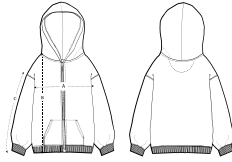

#### Wash Instructions

Wash similar colours together, no ironing on print, wash and iron inside out.

SIZES	3-4	5-6/110-116CM	7-8/122-128CM	9-11/134-146CM	12-14
A Half Chest	38	40	42	46	50
B Body Length	43	46	52	59	66
C Sleeve Length	35	37.5	43.5	50.5	57.5