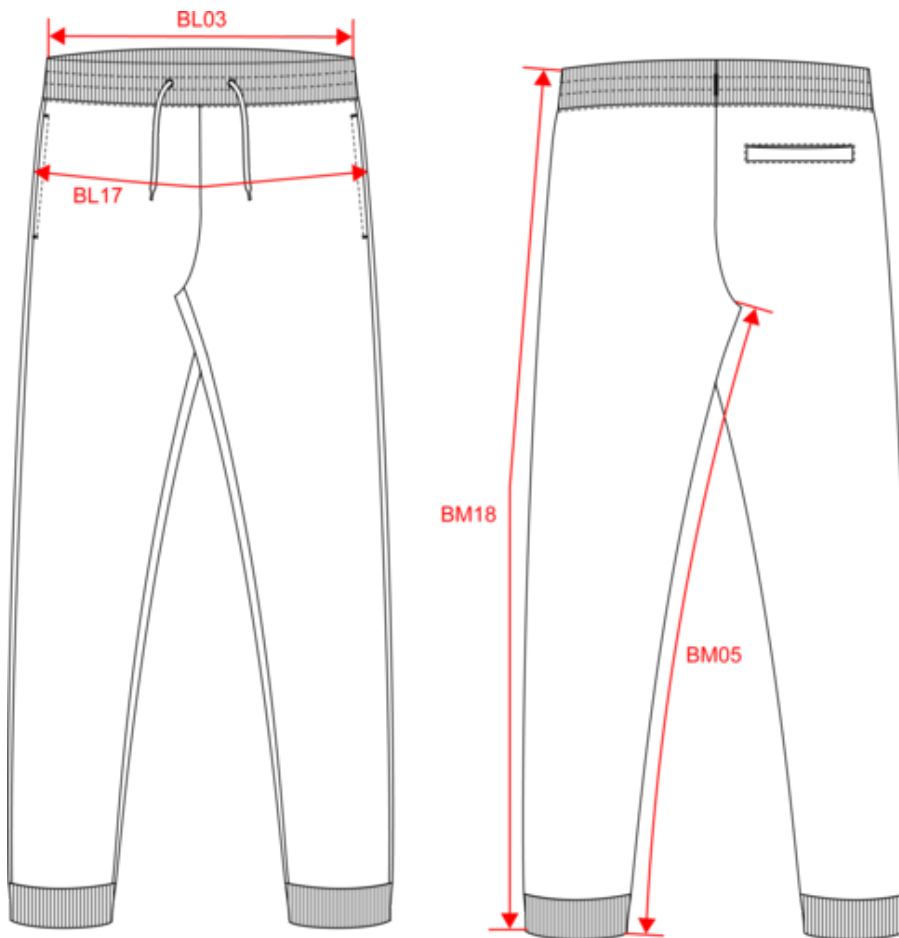

300 g/m<sup>2</sup>

Größen

XS - S - M - L - XL - XXL - 3XL - 4XL

Zusätzliche Informationen

Logistik

1 20

Herkunftsland

BD - Bangladesch

Zolltarifnummer

61046200

Waschanleitung

Farben

Zertifikate

Maße

Measurements in cm	XS	S	M	L	XL	XXL	3XL	4XL
BL03 - 1/2 elasticated waist width relaxed (front over back)	34.00	36.00	38.00	40.00	43.00	46.00	49.00	52.00
BL17 - 1/2 hip width (measured parallel to waistband)	45.00	48.00	51.00	54.00	57.00	60.00	63.00	66.00
BM05 - Inseam length	80.00	80.00	80.00	80.00	80.00	80.00	80.00	80.00
BM18 - Side length (waistband included)	103.75	104.50	105.25	106.00	106.75	107.50	108.25	109.00