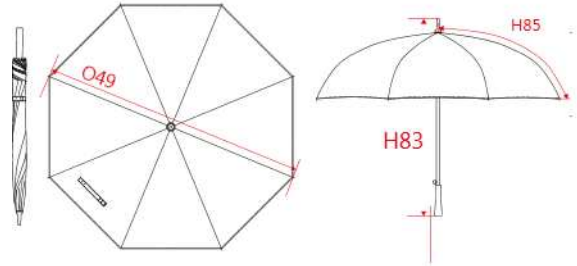

REFERENCE : KI2008

SIZES : U

COMPOSITION :

Main fabric : Polyester 210T 100%polyester
 Main fabric : Polyester 210T As contrast color fabric, just for 2 of the 8 panels, but only in some color ways. 100%polyester
 Material 1 : Metal quality For shaft (14mm) and top tip. 100% metal
 Material 1 : Metal quality For tips and stretchers. 100%metal
 Material 2 : Fiberglass quality For ribs and stretchers. 100% fiber glass
 Material 3 : Steel quality For bottom and top spring. 100%steel
 Material 4 : PA plastic quality For runner and top cap. 100% polyamide
 Material 5 : PP plastic quality with rubber coating For handle. 100%polypropylene

FABRIC CONSTRUCTION AND FINISHING :

Auto opening

ARTICLE WEIGHT :

456,1 gr/pc

DESCRIPTION		COLORS	PANTONE SERIGRAPHIE
Français : Grand parapluie de golf		Black	Black
English : Large golf umbrella		Black / Orange	Black / 1495C
Nederlands : Grote golfparaplu		Black / Royal blue	Black / 287C
Deutsch : Grober Golfschirm		Bottle green	567C
Español : Paraguas de golf grande		Navy	296C
Italiano : Ombrella grande da golf		Red	1795C
Português : Chapéu de chuva de golfe grande		Royal blue	287C
		Slate grey	424C
		White	White

MEASUREMENT	
Description	U
O49 Diameter of the umbrella	119
H83 Height of the umbrella's shaft	90,50
H85 Length of the umbrella's ribs	68

PACKING	
Box	20 pcs / box Size => L:91cm W:22cm H:15,5cm GW: NW:9,122Kg