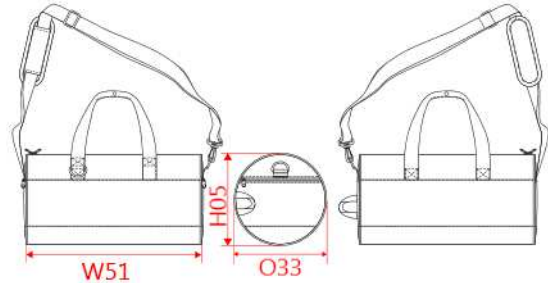

REFERENCE : KI0619

SIZES : U

COMPOSITION :

Main fabric : Polyester Ripstop 300D PVC backing 100% Polyester

Main fabric : Polyester 600D PVC backing For fabric recovered piping, all around the panle sides. 100%polyester

Fabric 2 : Reverse Polyester 600D PVC backing For bottom panel. Polyester

Lining : Polyester 210D PU backing - 75 As inside lining. 100% polyester

FABRIC CONSTRUCTION AND FINISHING :

PVC backing

ARTICLE WEIGHT :

410 gr/pc

DESCRIPTION		COLORS	PANTONE SERIGRAPHIE
Français : Sac de sport forme tube		Black / Black	Black / Black
English : Tubular sports bag		Light grey / Black	2331C / Black
Nederlands : Sporttas in kokervorm		Royal blue / Black	287C / Black
Deutsch : Schlauchförmige Sporttasche		Pink / Black	217C / Black
Español : Bolsa de deporte en forma de tubo			
Italiano : Borsa sport a forma tubolare			
Português : Saco de desporto forma tubular.			
MEASUREMENT			
Description	U		
H05 Hauteur totale / Total height	25		
W51 Total width	49		
O33 Deep of bottom part	25		
PACKING			
Box	25 pcs / box Size => L:53cm W:40cm H:52cm GW: NW:10,250Kg		