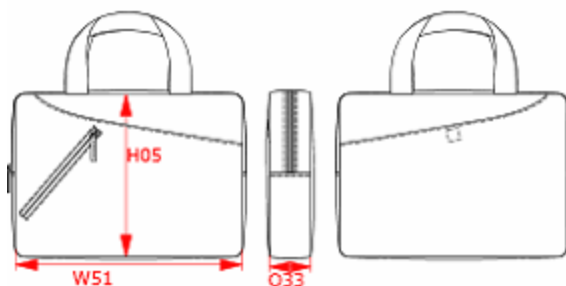

**REFERENCE :** KI0402

**SIZES :** U

**COMPOSITION :**

Main fabric : Polyester oxford 600D PVC backing 100%

Polyester

Main fabric : Polyester oxford 600D PVC backing As contrast

color on front pocket + back panels 100% Polyester

Lining : Polyester 210D PU backing As lining on front + back

pockets. 100% polyester

**FABRIC CONSTRUCTION AND FINISHING :**

Polyester Oxford 600D PVC backing

**ARTICLE WEIGHT :**

200 gr/pc

DESCRIPTION		COLORS	PANTONE SERIGRAPHIE
<b>Français :</b> Porte document		Black	Black
<b>English :</b> Document bag		Black / Orange	Black / 1495C
<b>Nederlands :</b> Document bag		Black / Red	Black / 1795C
<b>Deutsch :</b> Dokumenttasche		Dark grey / Light grey	432C / 2331C
<b>Español :</b> Carpeta porta documentos		Navy / Corde	296C / 402C
<b>Italiano :</b> Cartella porta documenti			
<b>Português :</b> Porta documentos			
MEASUREMENT			
Description	U		
<b>H05</b> Hauteur totale / Total height	28		
<b>W51</b> Total width	39		
<b>O33</b> Deep of bottom part	7		
PACKING			
Box	40 pcs / box U => L:50cm W:36cm H:27cm GW:9kg NW:8kg		