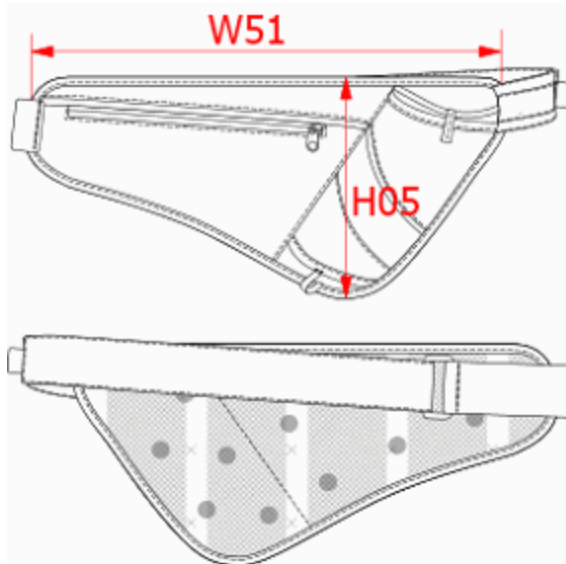

**REFERENCE :** KI0311

**SIZES :** U

**COMPOSITION :**

Main fabric : Polyester Ripstop 190T PU backing

100%polyester

Mesh : Polyester Mesh 60 As back panel.

Padding : special PAD for shoulder & shoulder straps of backpacks With distributed holes for transpiration. As padding on inside of back panel, between mesh and ripstop fabric.

**FABRIC CONSTRUCTION AND FINISHING :**

Polyester Ripstop 190T PU backing

**ARTICLE WEIGHT :**

80 gr/pc

DESCRIPTION		COLORS	PANTONE SERIGRAPHIE
<b>Français :</b> Sac de ceinture porte gourde <b>English :</b> Sport bottle holder waist bag <b>Nederlands :</b> Sport bottle holder waist bag <b>Deutsch :</b> Sportliche Hüft-Flaschenhalterung <b>Español :</b> Portabidón <b>Italiano :</b> Marsupio porta bottiglia sportivo <b>Português :</b> Bolsa de cintura porta garrafa		Black	Black
MEASUREMENT			
Description	U		
H05 Hauteur totale / Total height	16,50		
W51 Total width	36		
PACKING			
Box	30 pcs / box U => L:71cm W:42cm H:32cm GW:3,4kg NW:2,4kg		