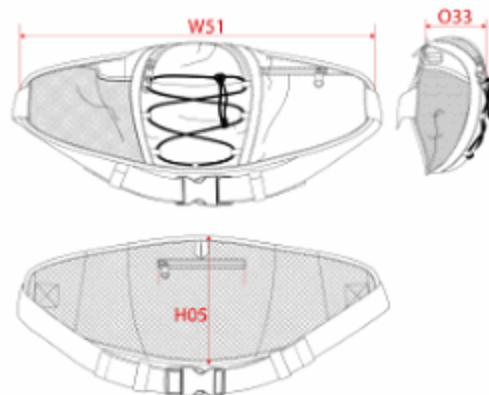

REFERENCE : KI0310

SIZES : U

COMPOSITION :

Main fabric : Polyester Ripstop 300D PU backing

100%polyester

Lining : Polyester 210D PU backing As internal lining. 100% polyester

Mesh : Polyester puffy mesh For back panel. 100%polyester

Mesh 1 : Polyester mesh 50 For lateral front pocket.

100%polyester

FABRIC CONSTRUCTION AND FINISHING :

Polyester Ripstop 300D PU backing

ARTICLE WEIGHT :

160 gr/pc

DESCRIPTION		COLORS	PANTONE SERIGRAPHIE
Français : Sac de ceinture sport English : Sports waist bag Nederlands : Sports waist bag Deutsch : Sportliche Hüfttasche Español : Riñonera deportiva Italiano : Marsupio sportivo Português : Bolsa de cintura para desporto		Black	Black
MEASUREMENT			
Description	U		
W51 Total width	60		
H05 Hauteur totale / Total height	20		
O33 Deep of the waist bag	10		
PACKING			
Box	60 pcs / box U => L:41cm W:40cm H:60cm GW:10,5kg NW:9,5kg		