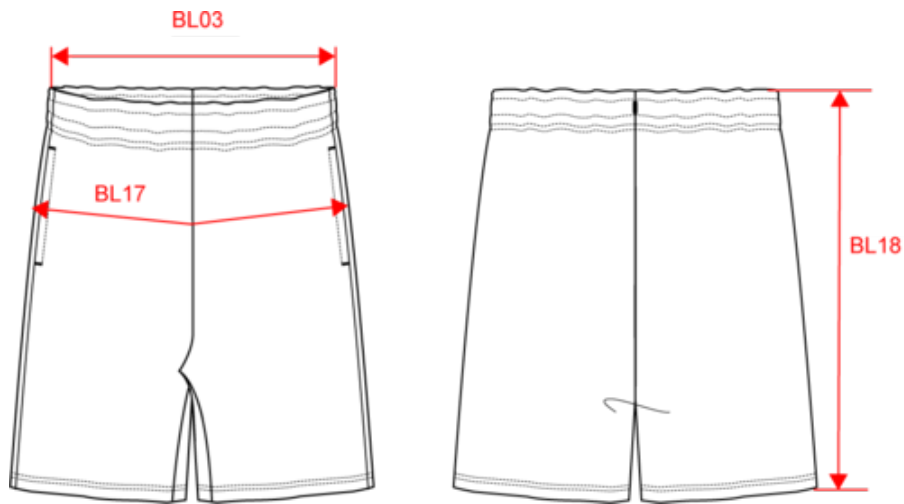

### Maße

Measurements in cm	S	M	L	XL	XXL	3XL	4XL
BL03 - 1/2 elasticated waist width relaxed (front over back)	36.00	38.00	40.00	43.00	46.00	49.00	52.00
BL17 - 1/2 hip width (measured parallel to waistband)	48.00	51.00	54.00	57.00	60.00	63.00	66.00
BM18 - Side length (waistband included)	45.50	46.25	47.00	47.75	48.50	49.25	50.00