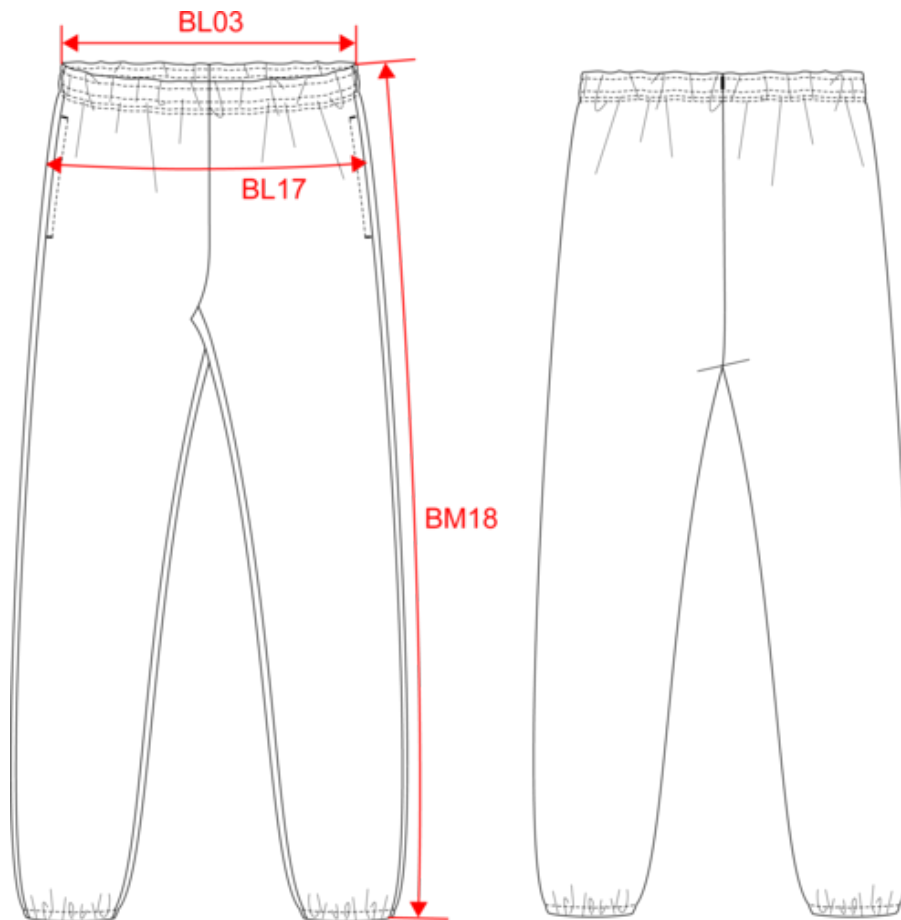

K7027

KARIBAN

K7025

Umweltfreundliche Fleecehose Herren

Maße

Measurements in cm	S	M	L	XL	XXL	3XL	4XL
BL03 - 1/2 elasticated waist width relaxed (front over back)	36.00	38.00	40.00	43.00	46.00	49.00	52.00
BL17 - 1/2 hip width (measured parallel to waistband)	48.00	51.00	54.00	57.00	60.00	63.00	66.00
BM18 - Side length (waistband included)	108.00	108.75	109.50	110.25	111.00	111.75	112.50

Grey Heather

RVB :
Pantone C : Based on 417C
Pantone TCX : Based on 18-5203TCX

Navy

RVB : 41,46,56
Pantone C : 433C
Pantone TCX : 19-4012TCX

Logistik

1

20

Sizes	Width (cm)	Height (cm)	Length (cm)	Net weight (kg)	Gross weight (kg)	Pieces/Box	Pieces/Bundle
S	40.00	38.00	60.00	8.80000	10.00000	20	1
M	40.00	38.00	60.00	9.00000	10.10000	20	1
L	40.00	40.00	60.00	9.30000	10.60000	20	1
XL	40.00	40.00	60.00	9.80000	11.10000	20	1
XXL	40.00	40.00	60.00	10.40000	11.70000	20	1
3XL	40.00	40.00	60.00	10.70000	12.00000	20	1
4XL	40.00	40.00	60.00	11.10000	12.60000	20	1