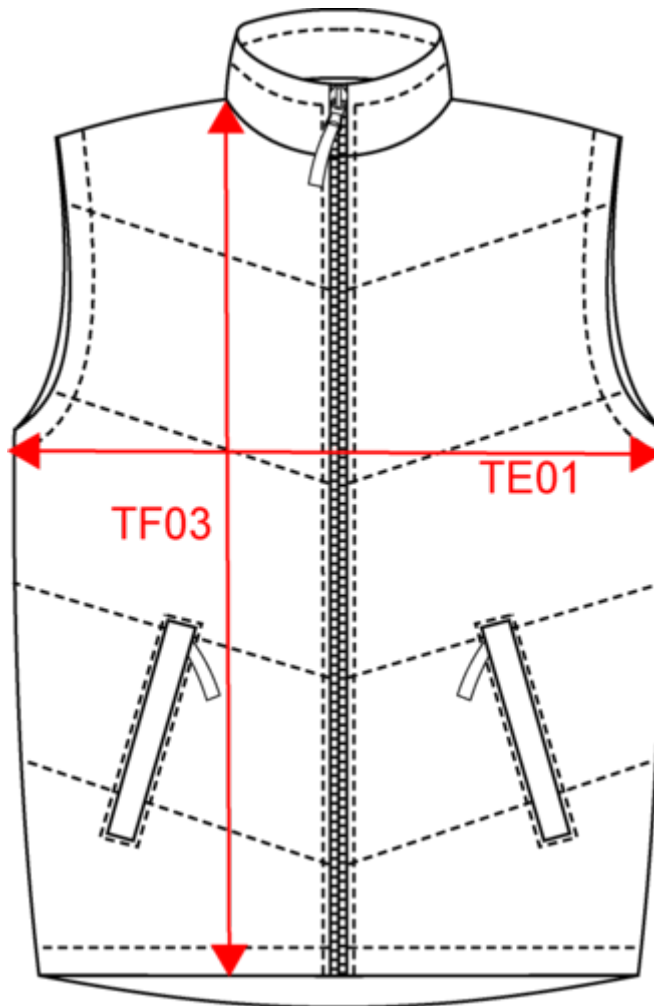

Maße

Measurements in cm	XS	S	M	L	XL	XXL	3XL	4XL
TE01 - 1/2 chest width at 1.5cm below armhole	53.00	56.00	59.00	62.00	65.00	68.00	71.00	74.00
TF03 - Front total height from HSP	68.50	70.50	72.50	74.50	76.50	78.50	80.50	82.50