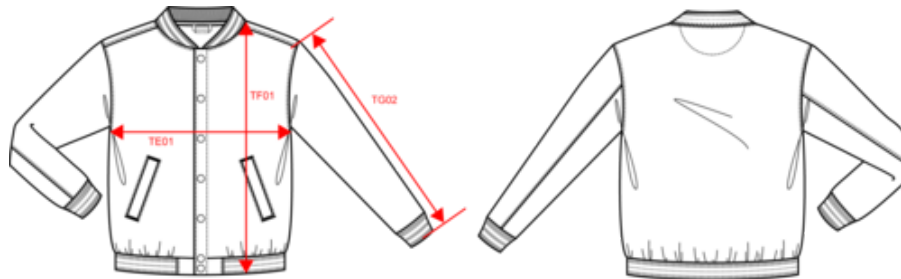

## Maße

Measurements in cm	XS	S	M	L	XL	XXL	3XL
TE01 - 1/2 chest width at 1.5cm below armhole	49.00	52.00	55.00	58.00	61.00	64.00	67.00
TF01 - Total height from HSP	65.00	67.00	69.00	71.00	73.00	75.00	77.00
TG02 - Long sleeve length	63.00	64.00	65.00	66.00	67.00	68.00	69.00