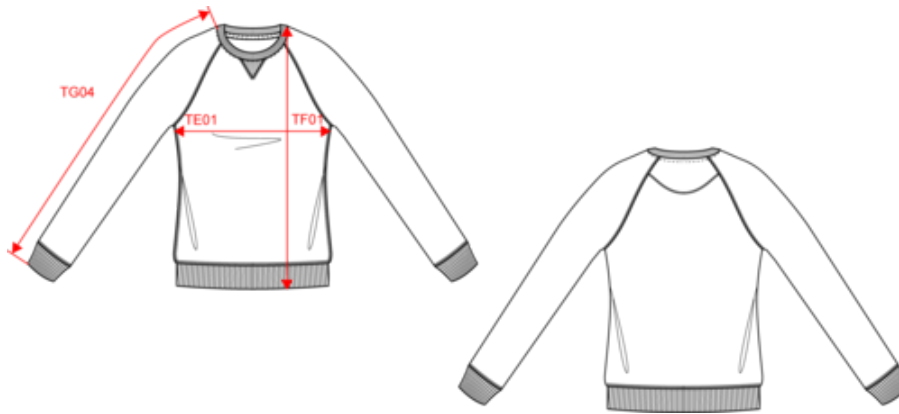

K480

K490

KARIBAN

K481

Damen Sweatshirt BIO-BAUMWOLLE Rundhalsausschnitt Raglanärmel

Maße

Measurements in cm	XS	S	M	L	XL	XXL
TE01 - 1/2 chest width at 1.5cm below armhole	45.00	48.00	51.00	54.00	57.00	60.00
TF01 - Total height from HSP	61.00	63.00	65.00	67.00	69.00	71.00
TG04 - Raglan long sleeve length	68.50	70.25	72.00	73.75	75.50	77.25