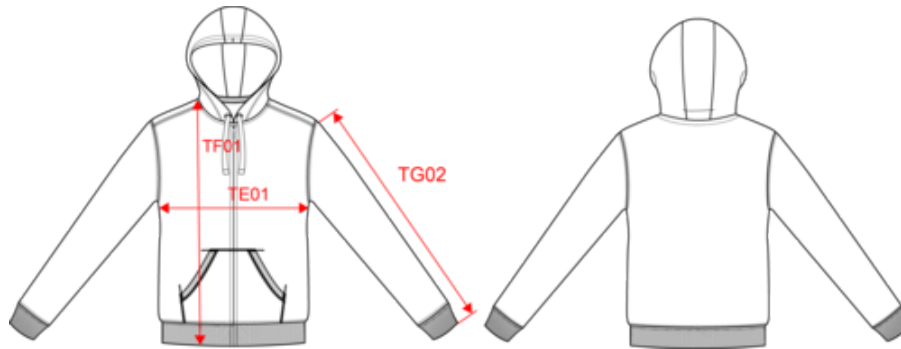

K464

K455

KARIBAN

K454

KAPUZENSHIRT MIT REIßVERSCHLUSS

Maße

Measurements in cm	XS	S	M	L	XL	XXL	3XL	4XL
TE01 - 1/2 chest width at 1.5cm below armhole	49.00	52.00	55.00	58.00	61.00	64.00	67.00	70.00
TF01 - Total height from HSP	77.00	79.00	81.00	83.00	69.00	71.00	73.00	75.00
TG02 - Long sleeve length	64.00	65.00	66.00	67.00	68.00	69.00	70.00	71.00