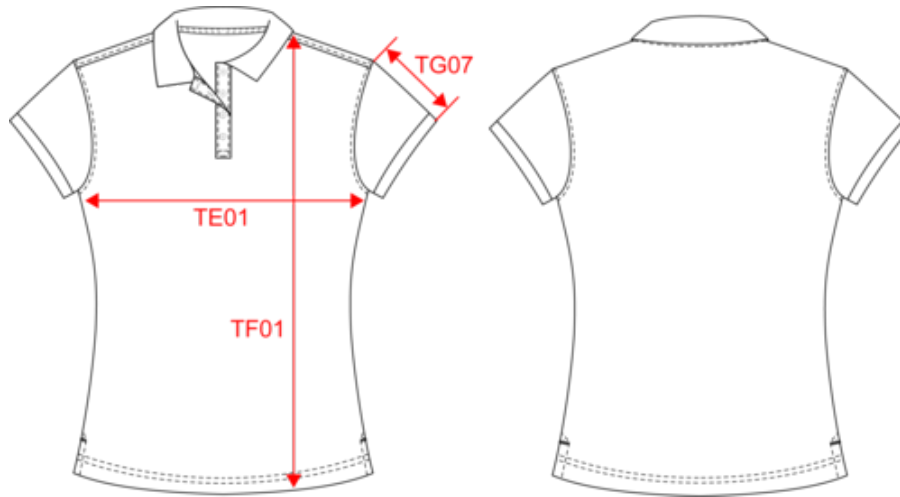

White /
Oxford
Grey

KARIBAN

K259

Zweifarbiges Piqué-Polohemd für Damen

Maße

Measurements in cm	XS	S	M	L	XL	XXL
TE01 - 1/2 chest width at 1.5cm below armhole	43.00	46.00	49.00	52.00	55.00	58.00
TF01 - Total height from HSP	60.00	62.00	64.00	66.00	68.00	70.00
TG07 - Short sleeve length	13.00	13.75	14.50	15.25	16.00	16.75