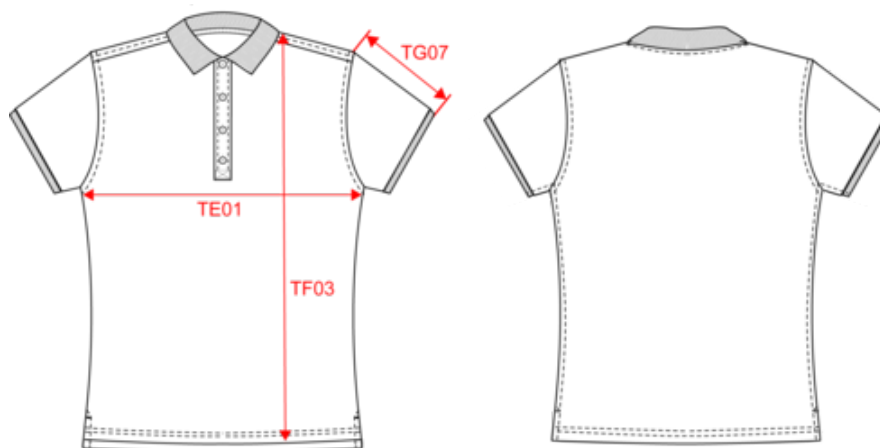

K210

Damen Kurzarm Piqué Poloshirt Bio-Baumwolle

Maße

| Measurements in cm | XS | S | M | L | XL | XXL |
|---|-------|-------|-------|-------|-------|-------|
| TE01 - 1/2 chest width at 1.5cm below armhole | 43.00 | 46.00 | 49.00 | 52.00 | 55.00 | 58.00 |
| TF03 - Front total height from HSP | 60.00 | 62.00 | 64.00 | 66.00 | 68.00 | 70.00 |
| TG07 - Short sleeve length | 12.00 | 12.40 | 13.00 | 13.75 | 14.30 | 14.80 |